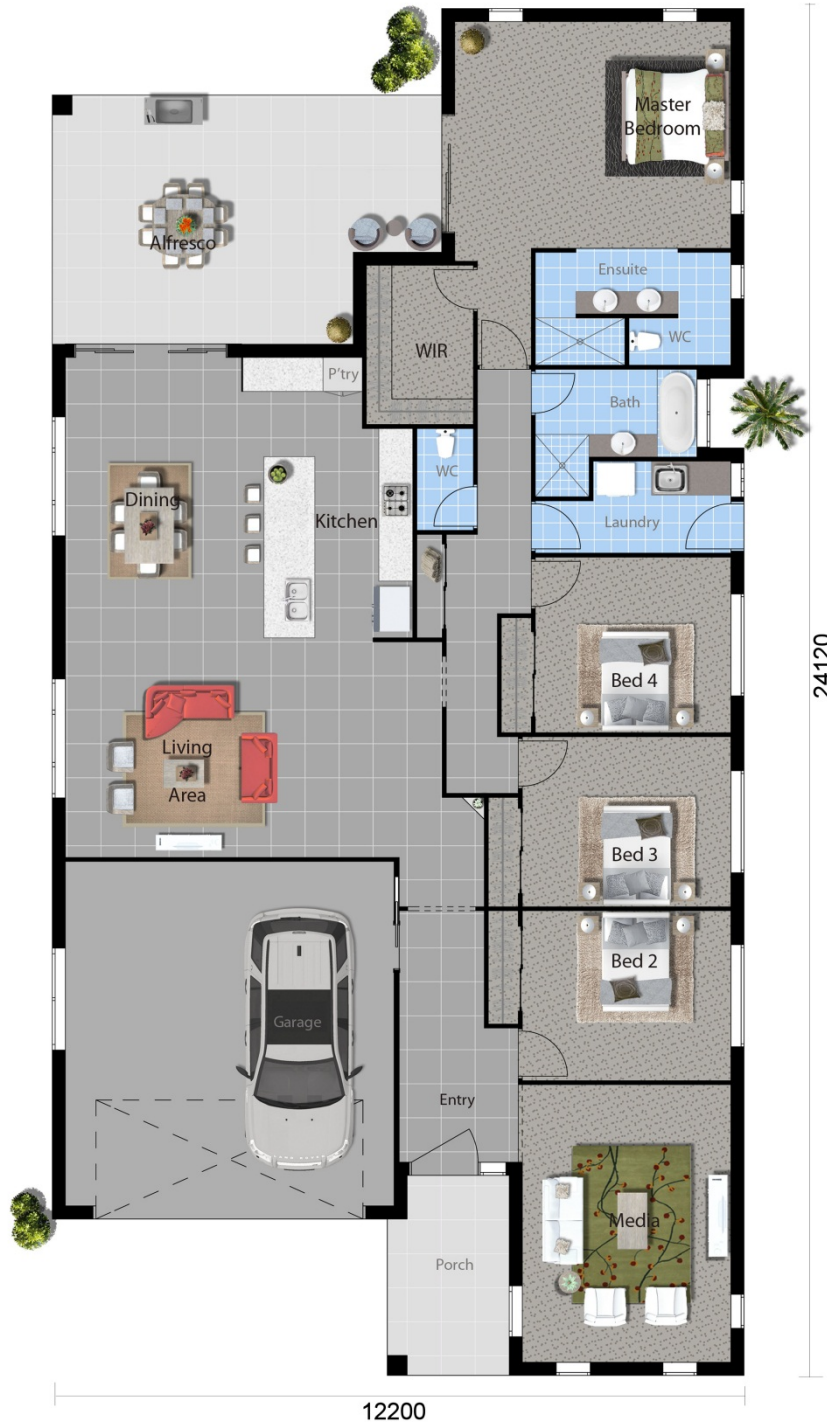

Urban Style

Contemporary Style

Living: 194.51m<sup>2</sup>  
 Garage: 38.28m<sup>2</sup>  
 Porch: 7.24m<sup>2</sup>  
 Alfresco: 28.50m<sup>2</sup>  
**Total: 268.53m<sup>2</sup>**

Width: 12.20m  
 Depth: 24.12m

**4** **2** **2**