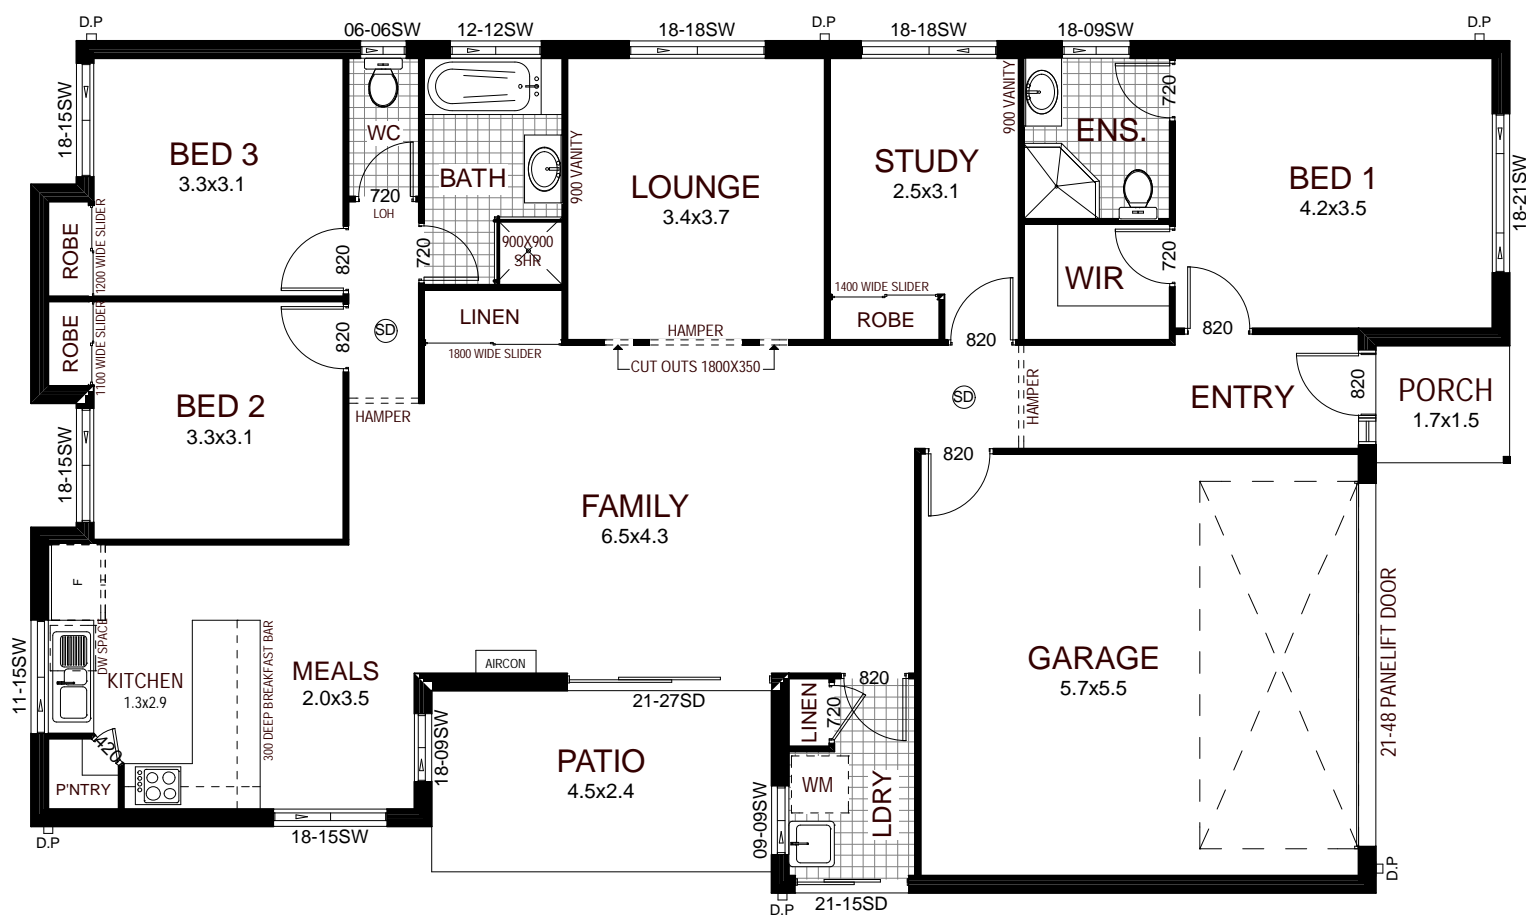

Artist Impression Only  
Not for Construction

Ext. Width: 11.28m  
Ext. Length: 19.57m

Designed to fit 14.9m+ lot width

Ground: 154.05m<sup>2</sup>  
Garage: 35.03m<sup>2</sup>  
Patio: 10.80m<sup>2</sup>  
Porch: 2.74m<sup>2</sup>

# THE BLUE BLOSSOM

Total Area : 202.62m<sup>2</sup> / 21.8 Squares