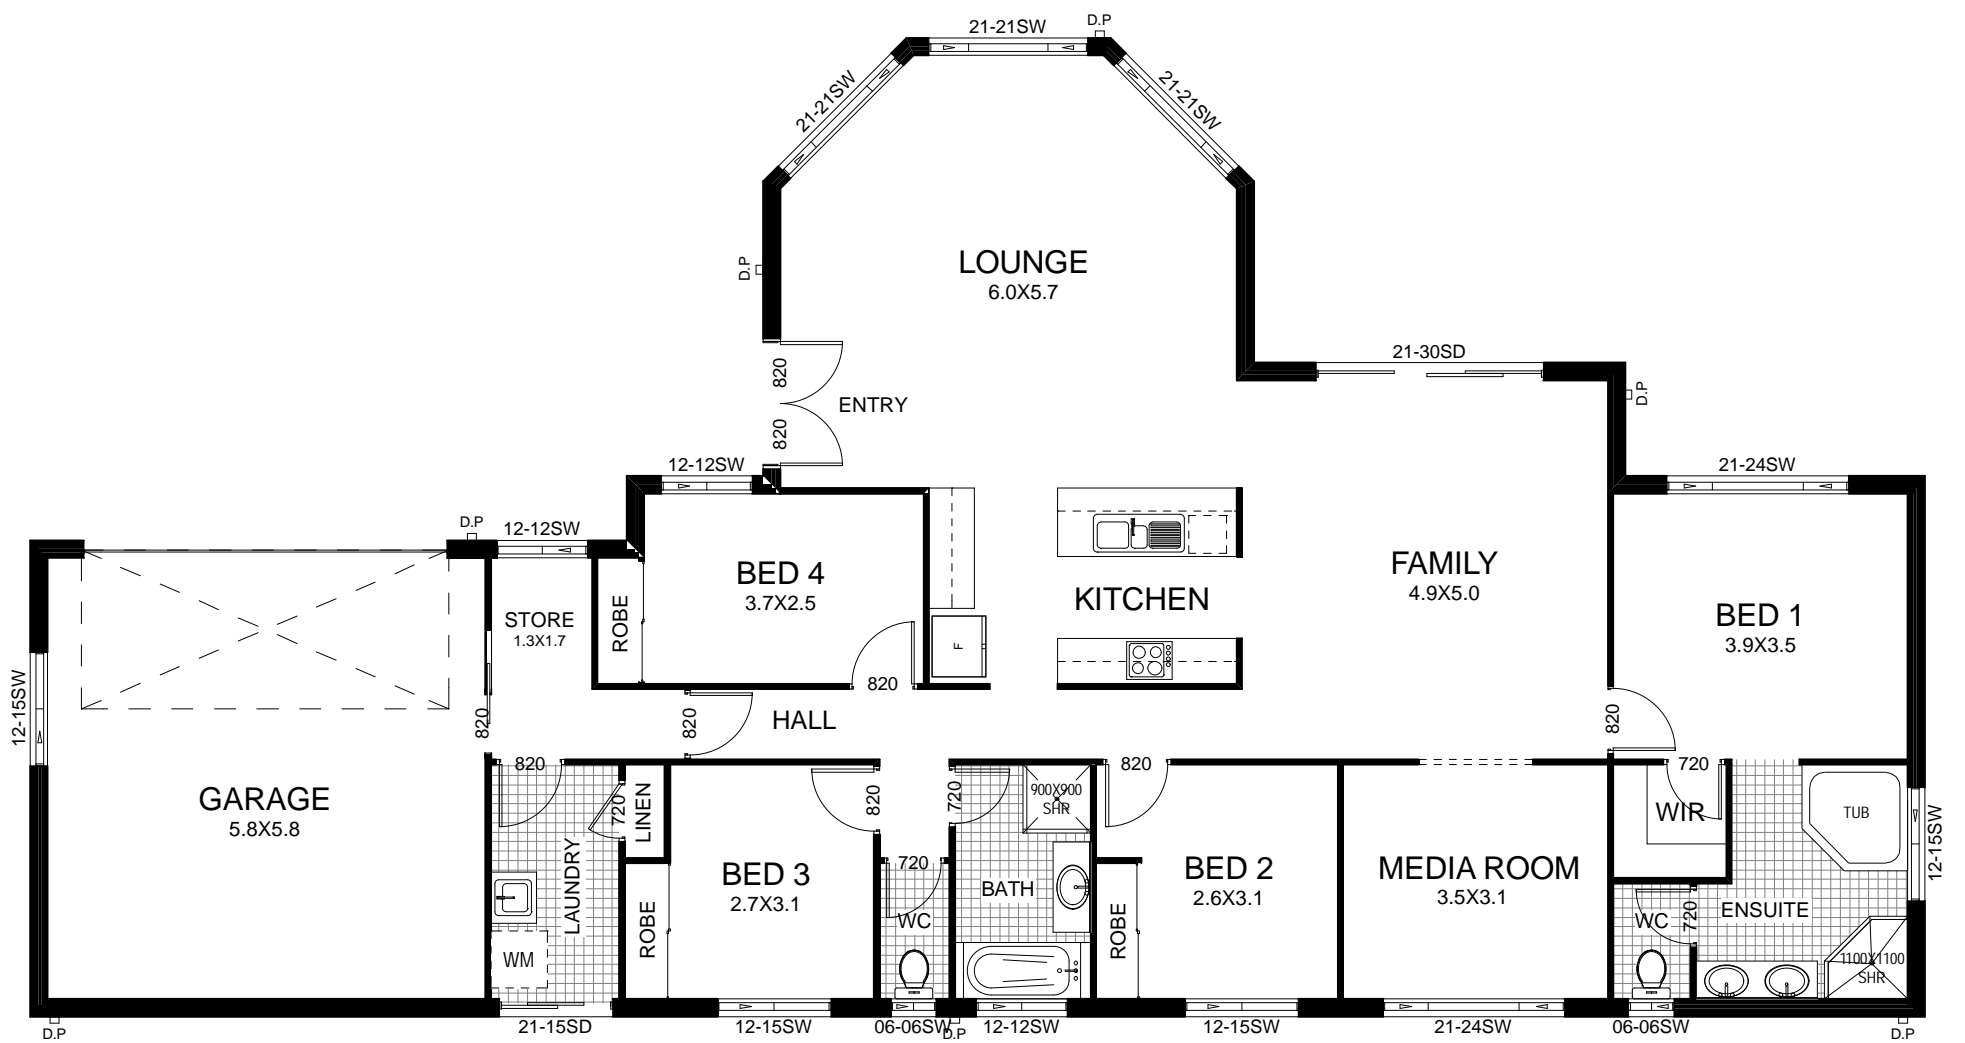

Artist Impression Only
Not for Construction

Designed to fit 17m+ lot width

THE BLUE HIBISCUS

Ground: 175.63m²
Garage: 38.43m²

Total Area: 214.06m² / 23 Squares

Ext. Width: 12.95m
Ext. Length: 25.08m