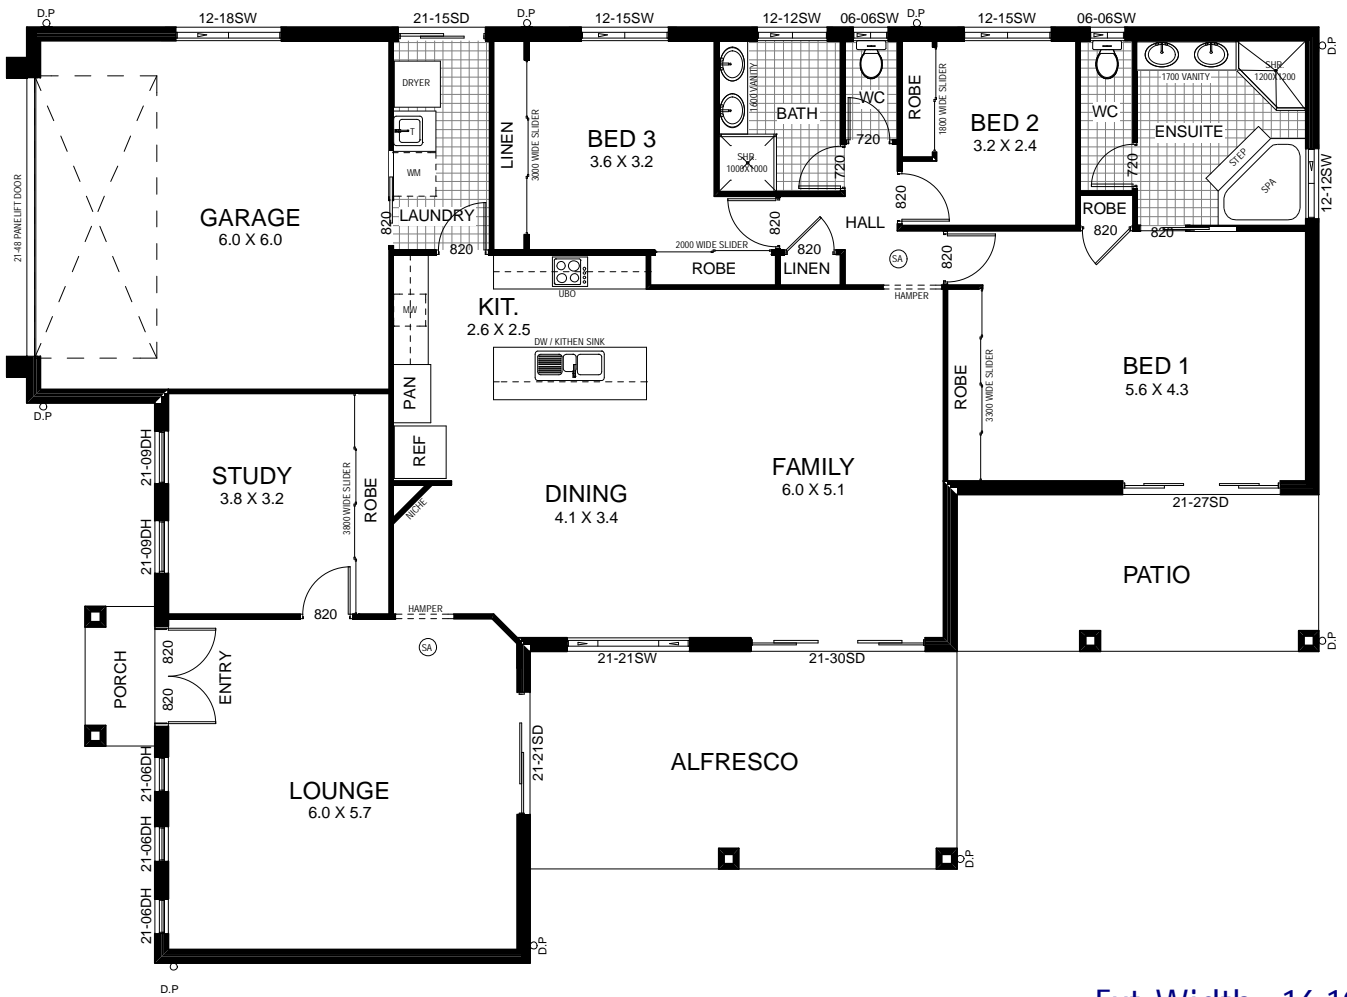

Artist Impression Only
Not for Construction

Designed to fit 20.3m+ lot width

Ground: 207.68m²

Garage: 39.32m²

Alfresco: 27.52m²

Porch: 2.88m²

Patio: 16.82m²

Total Area: 294.22m² / 31.6 Squares

Ext. Width: 16.10m

Ext. Length: 22.23m

THE BLUE JACARANDA