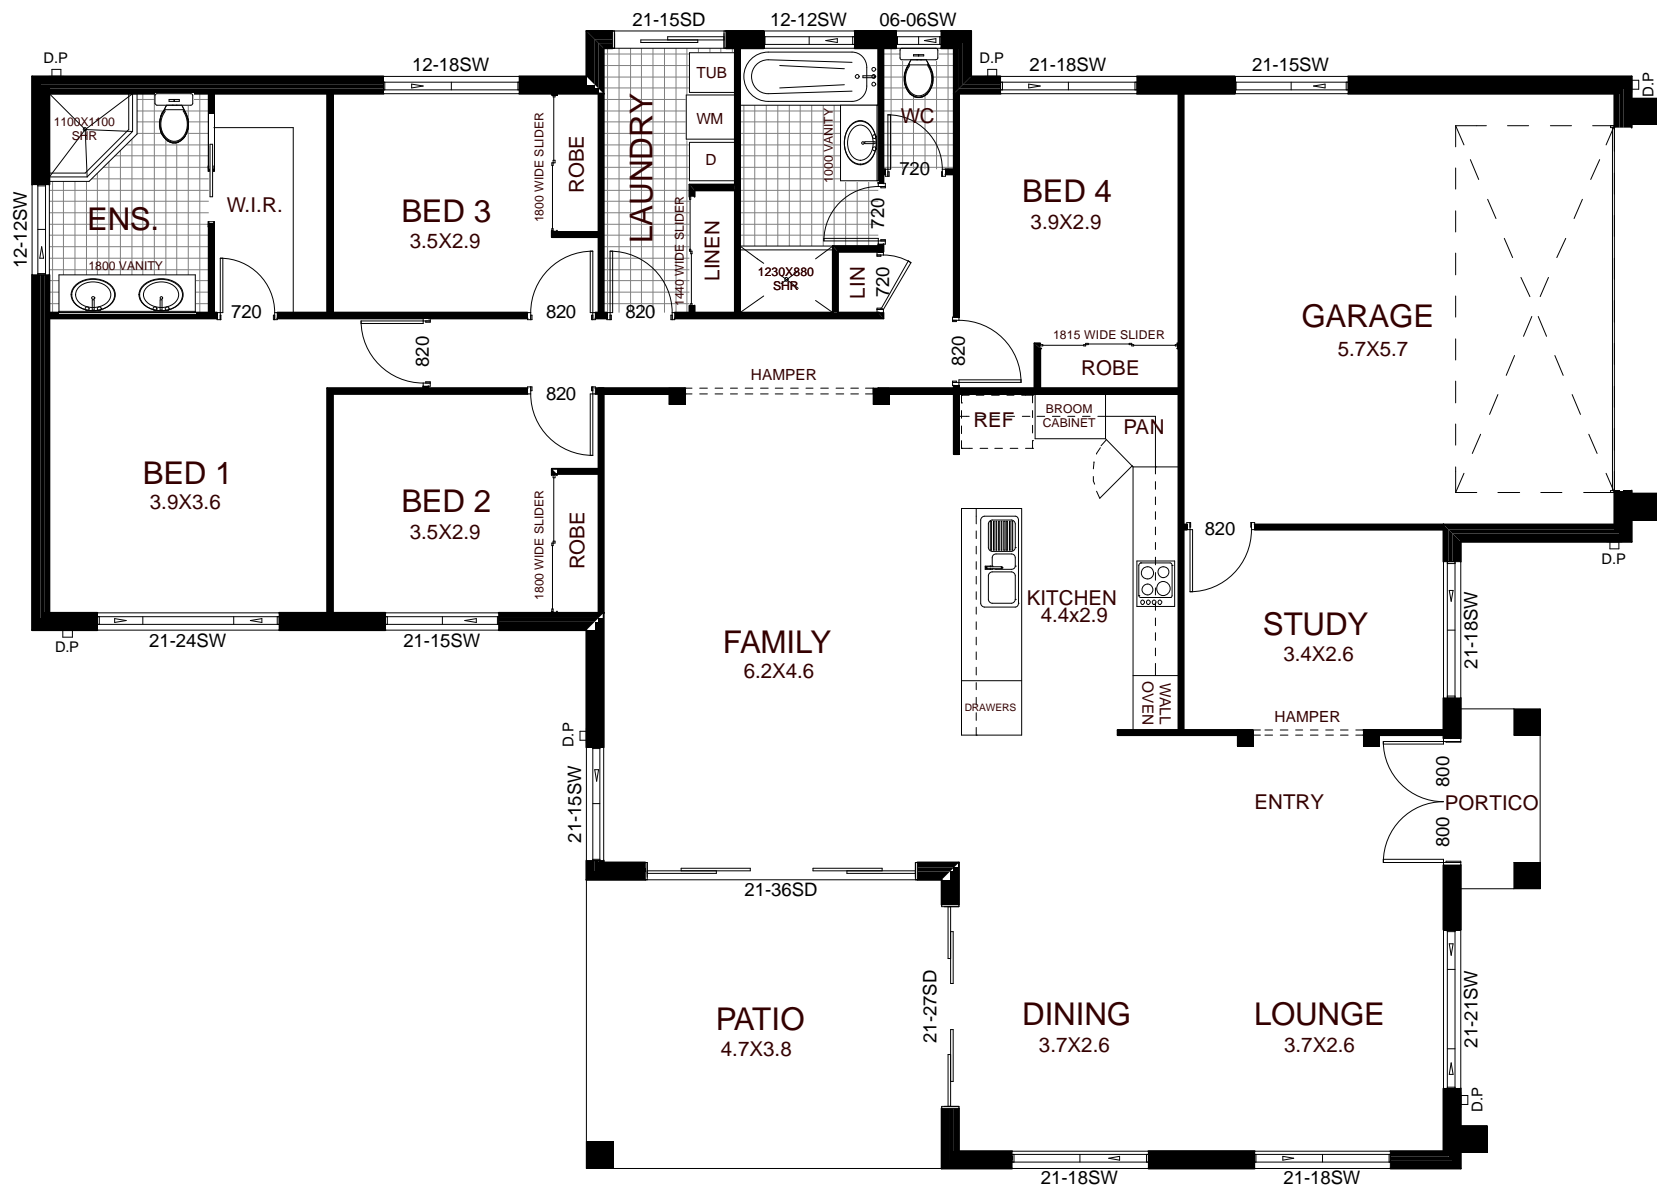

ARTIST IMPRESSION ONLY  
NOT FOR CONSTRUCTION

Ext. Width: 15.05m  
Ext. Length: 21.17m

Designed to fit 18.7m+ lot width

# THE BLUE KAURI

Ground: 220.27m<sup>2</sup>  
Patio: 17.18m<sup>2</sup>  
Porch: 2.50m<sup>2</sup>

Total Area: 239.95m<sup>2</sup> / 25.8 Squares