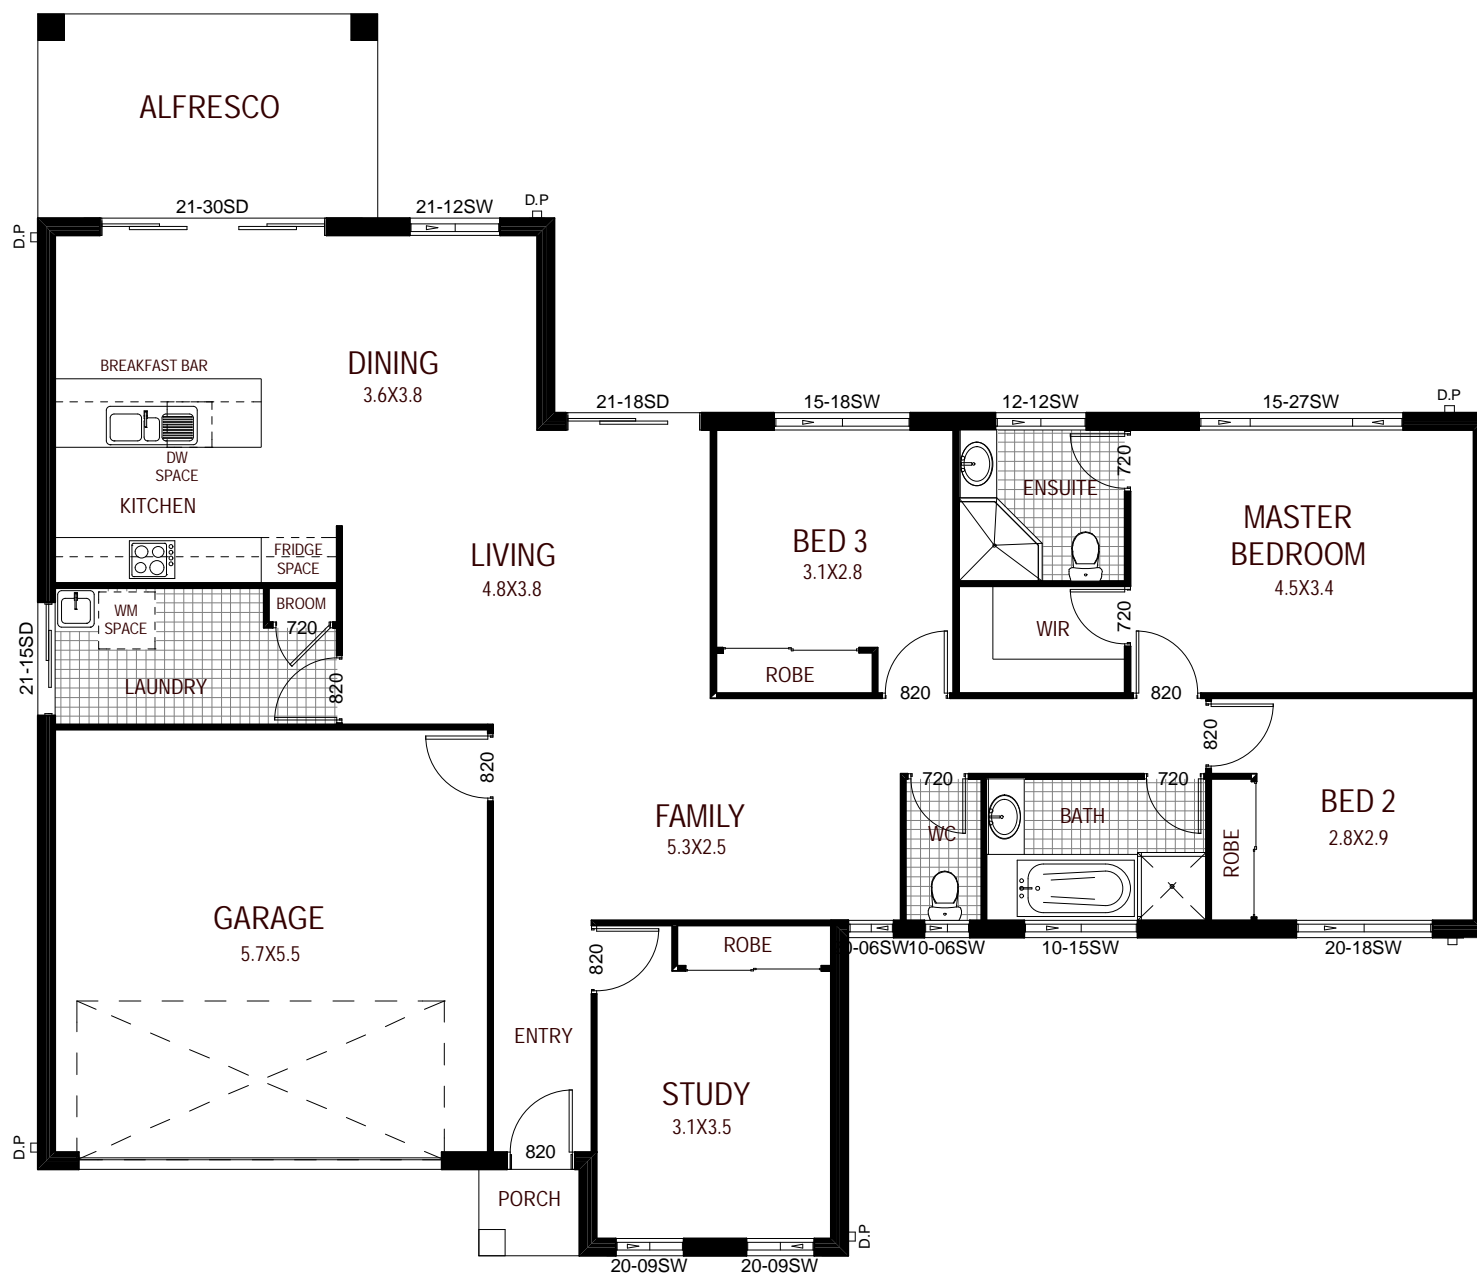

ARTIST IMPRESSION ONLY
NOT FOR CONSTRUCTION

Ext. Width: 19.230m
Ext. Length: 16.435m

Designed to fit 23.4m+ lot width

Ground: 153.57m²
Garage: 34.69m²
Alfresco: 12.13m²
Porch: 1.53m²

Total Area: 201.92m² / 21.7 Squares

THE BLUE MALLEE