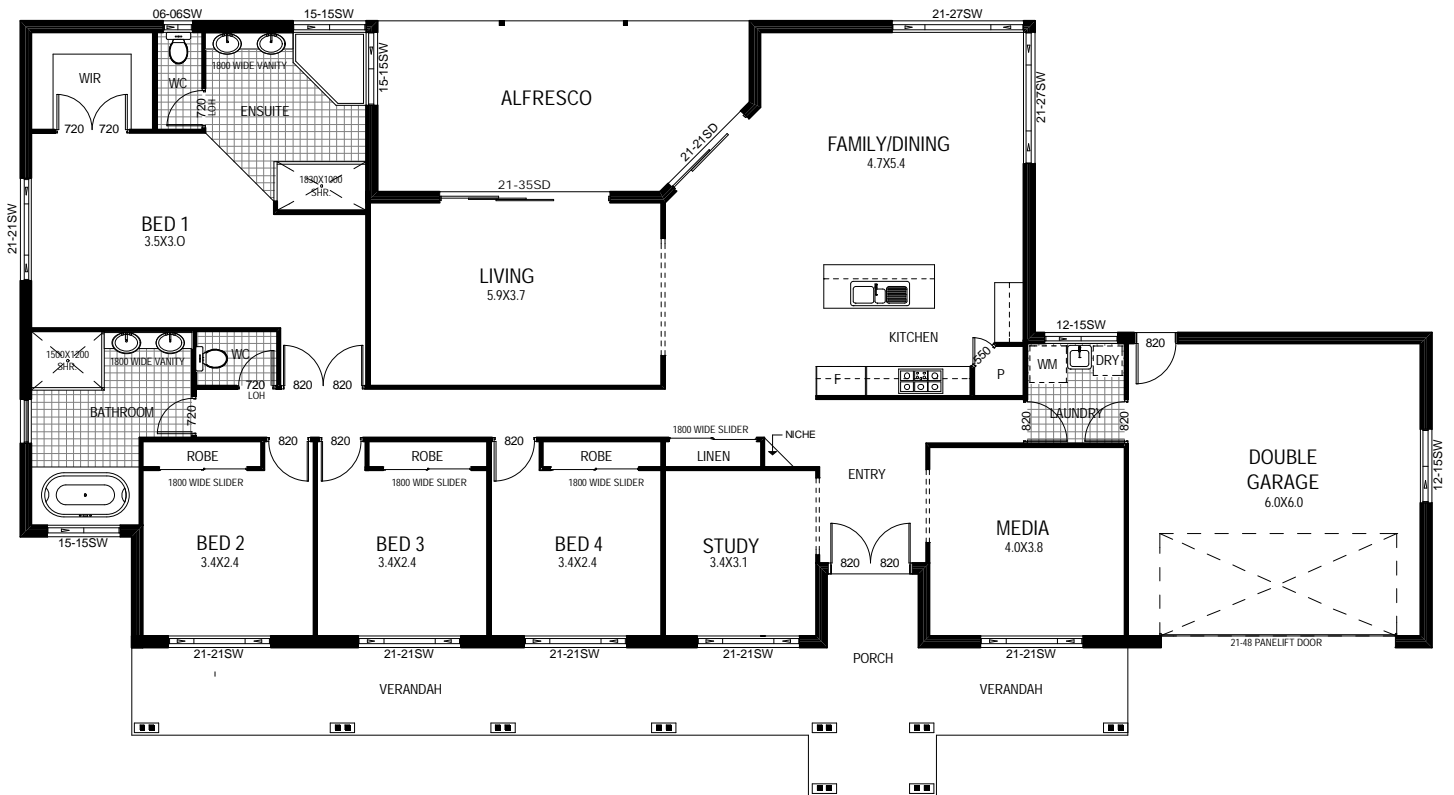

Artist Impression Only
Not for Construction

Designed to fit 32.6m+ lot width
Designed to fit 31.3m+ zero lot width

Ground: 246.84m²
Garage: 40.25m²
Alfresco: 25.03m²
Porch: 10.81m²
Verandah: 32.08m²
Total Area: 355.01m² / 38.2 Squares

Ext. Width: 28.96m
Ext. Length: 15.90m

THE BLUE SKYFLOWER