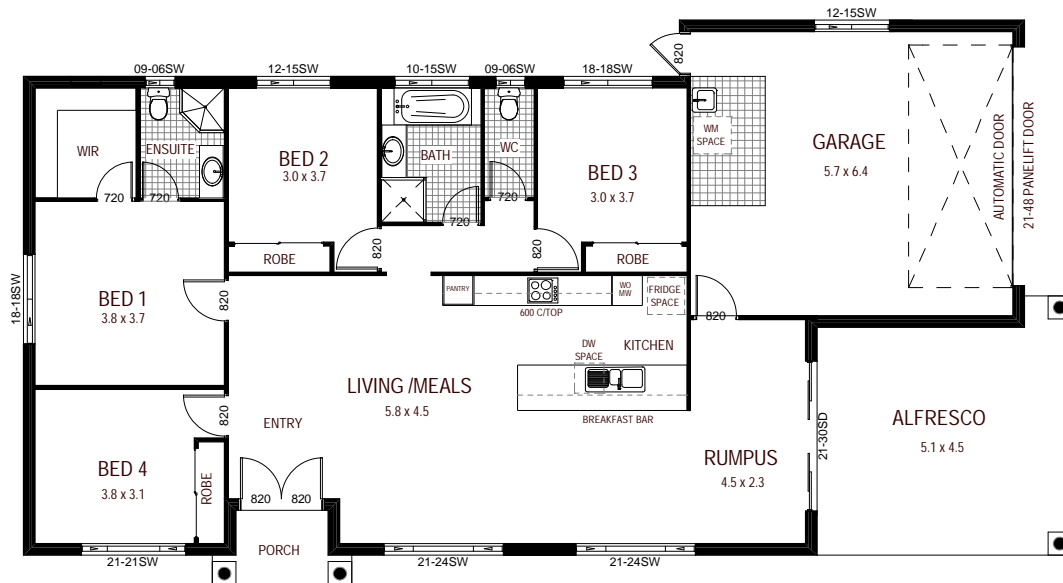

Artist Impression Only
Not for Construction

Designed to fit 14.3m+ lot width
Designed to fit 13.0m+ zero lot width

Ext. Width: 10.73m
Ext. Length: 21.02m

Ground: 139.06m²
Garage: 40.95m²
Alfresco: 23.95m²
Porch: 3.34m²

Total Area: 207.3m² / 22.3 Squares

THE BLUE STAR