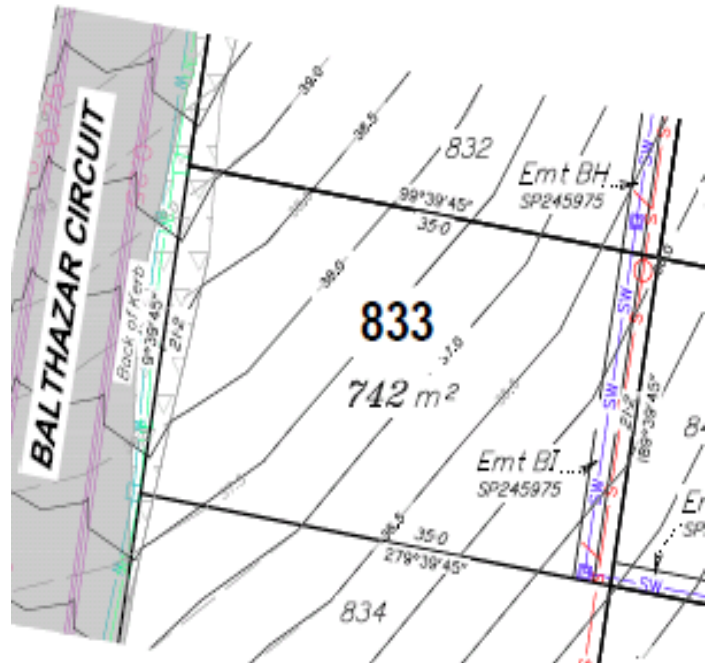

We will custom design
Your split level home at
no extra cost!

Lot Size: 742m²
House Size:

© Copyright 2011

Your "Move in" package includes:

- Fencing & Landscaping
- True Blue Inclusions Bonus Value \$12640
- Tick all the Box Inclusions Bonus Value \$10600
- 1200mm Front Entry Pivot Door
- 900mm Oven & Range Hood
- Termite Resistant Bluewood Timber Frame