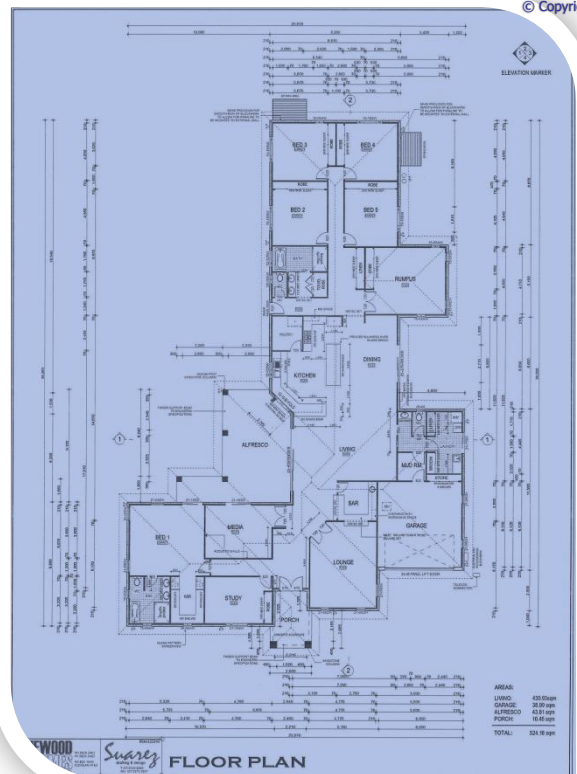

© Copyright 2011

Contact Sean Bell mobile: 040 323 3388

Tel: 07 3829 2462   Sean@bluewoodhomes.com.au   www.bluewoodhomes.com.au   **Blue Geranium**